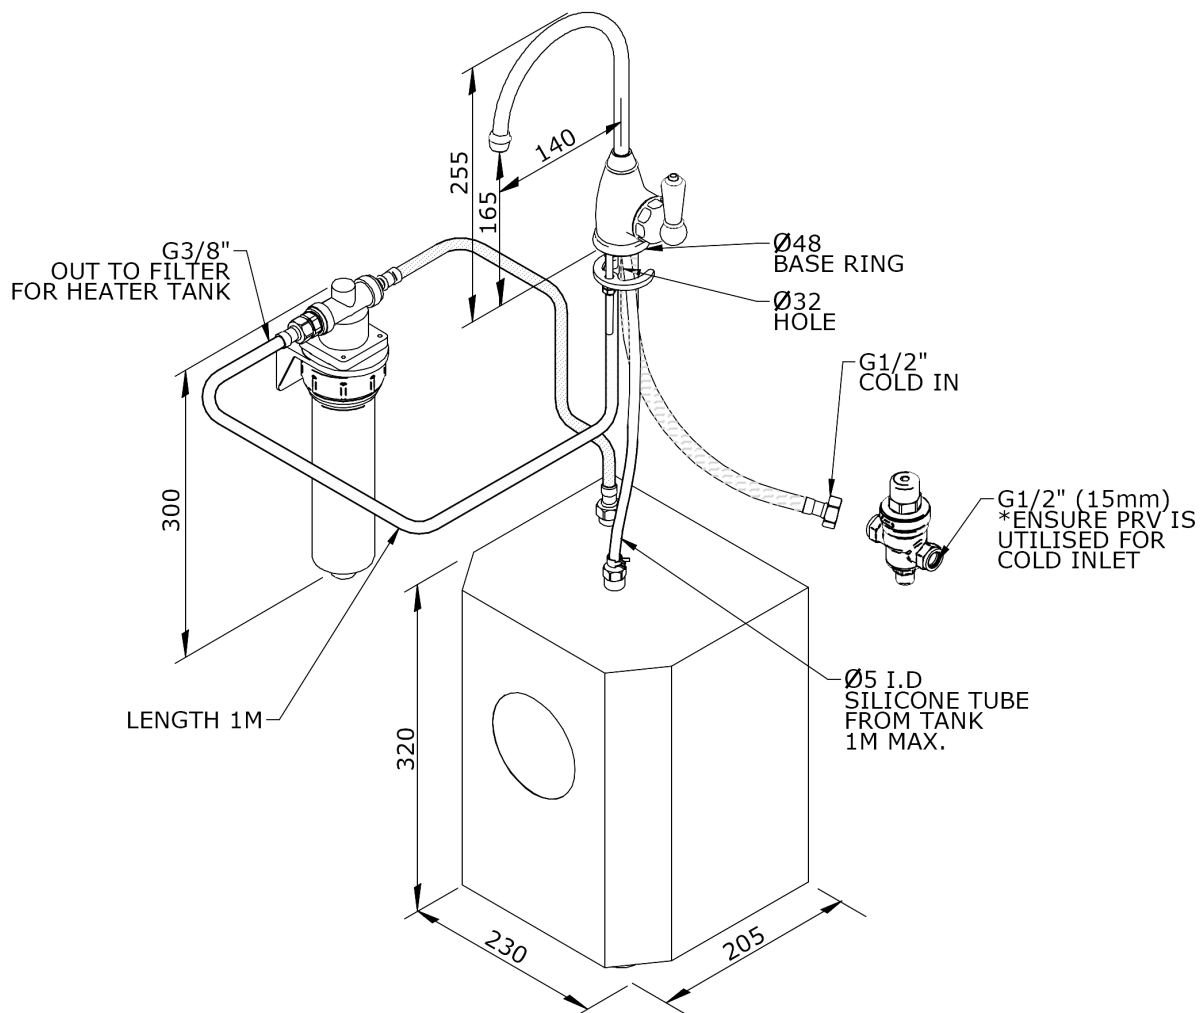

**PARTHIAN** MINI INSTANT  
HOT TAP  
UK PRODUCT SPECIFICATION

deVOL

**Parthian Mini Instant Hot Tap - Deck Mounted with Lever Handle**

- Supplied with white ceramic lever handle.
- Open vented system.
- Digital temperature control accurate to 0.5°C.
- Multiple pre-set temperatures from 75°C - 98°C.
- Nano filtration technology with limescale reduction.
- 2.4 litre capacity.
- 1.5kW element.
- Anti-scald lock & spring back valve.
- Minimal heat loss.
- Available in an Aged Brass finish.

ALL UNITS IN MM UNLESS STATED OTHERWISE

<i>Inlet Temp Range</i>	Min 1°C / 34°F Max 70°C / 158°F	<i>Recommended Working Pressure</i>	Min 1.5 bar / 22 psi Max 3 bar / 43.5 psi
-------------------------	------------------------------------	-------------------------------------	--