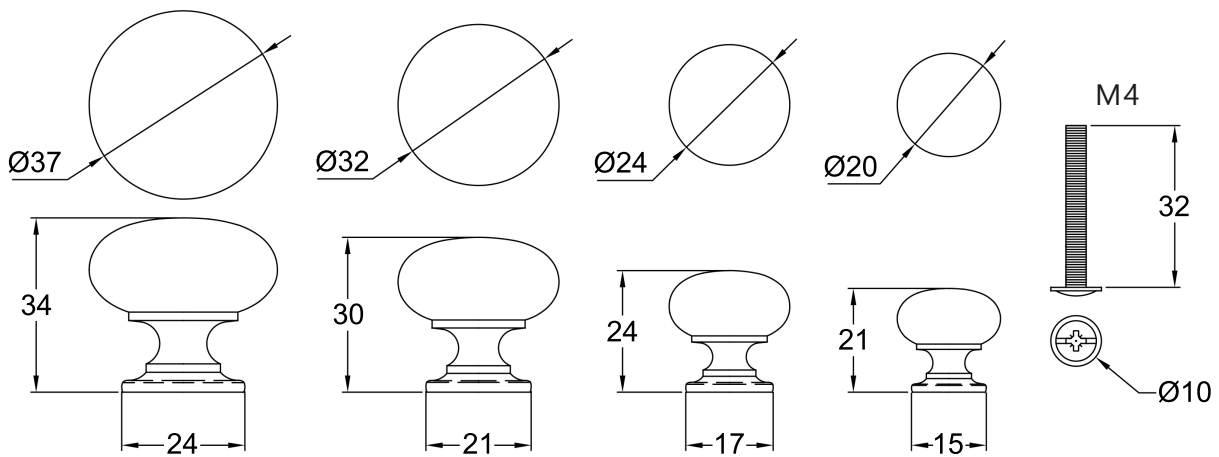

HANDCRAFTED KNOBS

UK PRODUCT SPECIFICATION

deVOL

deVOL Handcrafted Classic & Oval Knobs

- Our original knobs are available in a variety of living finishes which will change naturally over time and get better with use.
- We recommend that you order your knobs and handles all together in one batch to ensure they are perfectly matched as a set.
- All handcrafted knobs are supplied with an M4 machine screw which fixes into the base through the back of the cabinet door/drawer.
- These handles are handcrafted so the dimensions can vary slightly.
- Clean with mild soapy water and a soft towel. Harsh cleaners with bleach and scouring pads will scratch and damage the finish.

ALL UNITS IN MM UNLESS STATED OTHERWISE

CLASSIC KNOBS

OVAL KNOBS